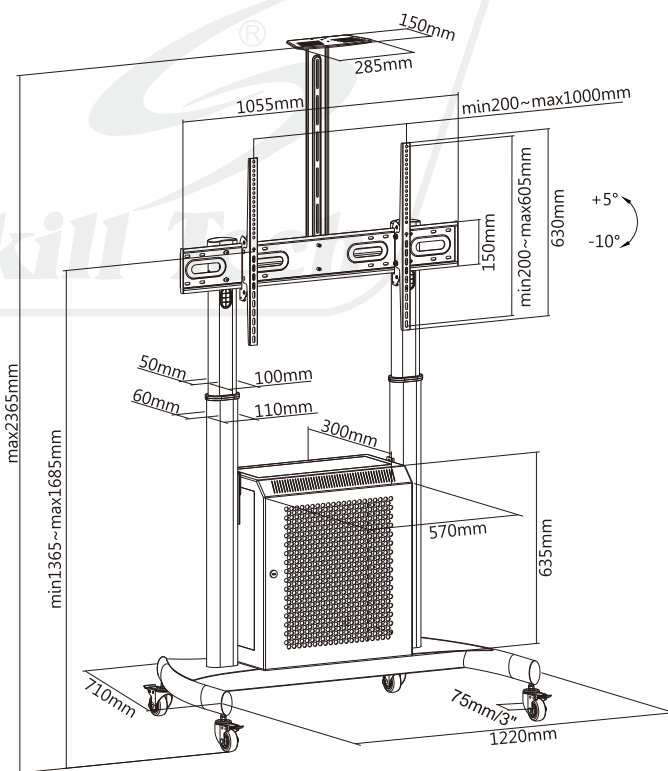

SH 667TBS TV Cart

Robust, Large-Screen Design with Secured Storage Solution

Screen Size
60" ~ 100"

VESA Compatible
400x400 600x400 800x400
800x600 900x600 1000x600

Weight Capacity
100kg/220lbs

Weight Capacity
5kg/11lbs

Tilt Range
+5° ~ -10°

Cable Management